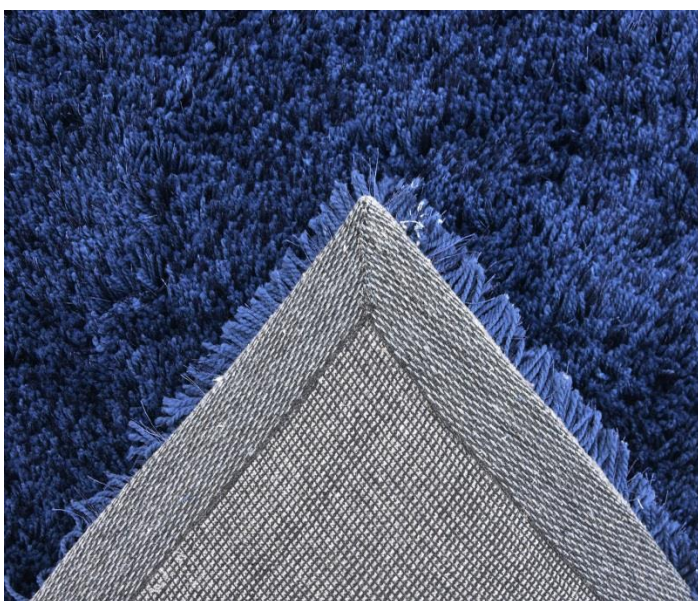

SKU Code

: - EQNBL35SG01