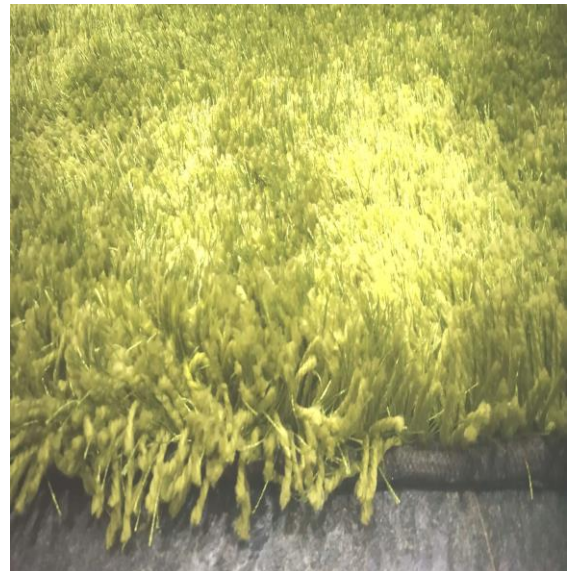

SKU Code

: - EQGR35SG01